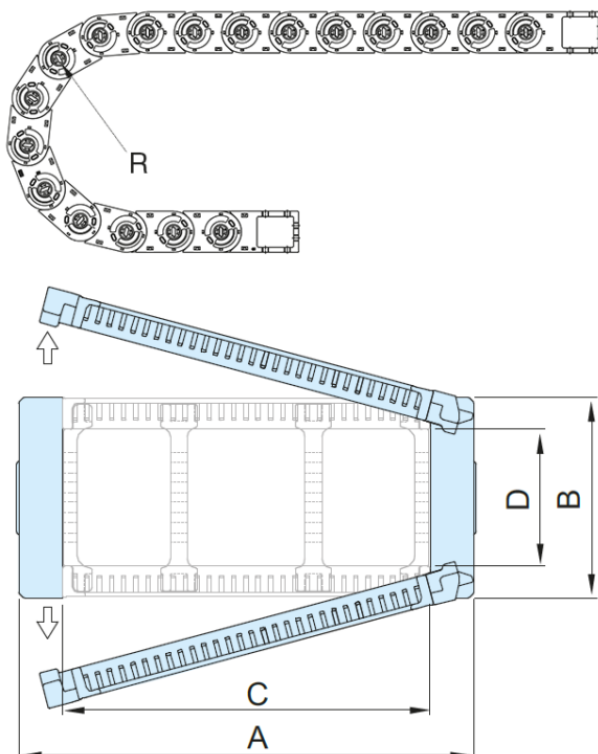

Article number: 18ST055N125R150

Description: ST Shift cable chain, ST055N.125 Radius 150- Hoved nr. (1LK)
Type ST055N.125.R150

Measures

A = 146

B = 52

C = 125

D = 40

I = 55

R = 150